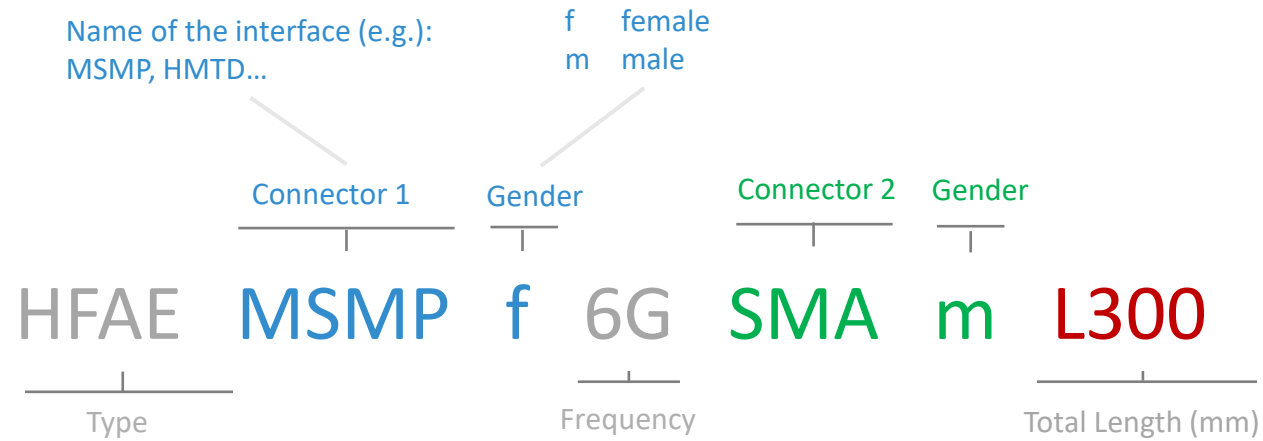

HF – Cables (H819AE%)

H819AEPHSDmL023

H819AEPLAL020

H819AESLAL027

Overview article codes - Part 1 (RF Probes)

SAP No.	Article code	
1024471	HF05PCBGSG016G430MSMPmFV01	Previous article code: HF05-0001
1024472	HF05PCBGSG016G430MSMPmFV02	Previous article code: HF05-0002
1037623	HF66FAKRAm016G775MCXfF	Previous article code: HF66-0017
1092327	HF66FAKRAm016G815MCXfFK	Previous article code: HF66-0017K
1123556	HF66FAKRAm016G815MCXfFK1	Previous article code: HF66-0017K1
1139304	HF66FAKRAm016G815MCXfFK2	Previous article code: HF66-0017K2
1024464	HF66HSC016G480SMAfF	Previous article code: HF66-0008
1024466	HF66JSC016G480MSMPmS	Previous article code: HF66-0010
1024468	HF66JSC016G480SMAfF	Previous article code: HF66-0012
1024458	HF66JSC016G640MSMPmS	Previous article code: HF66-0002
1024459	HF66KSC016G480SMAfF	Previous article code: HF66-0003
1024461	HF66KSC016G540MSMPmF	Previous article code: HF66-0005
1024467	HF66LSC016G480SMAfF	Previous article code: HF66-0011
1024460	HF66LSC016G540MSMPmF	Previous article code: HF66-0004
1024470	HF66MHF/UFL016G540MSMPmF	Previous article code: HF66-0014
1031575	HF66MHF5/KSC016G540MSMPmF	Previous article code: HF66-0016
1039137	HF66SMPm0118G480SMAfFOP	Previous article code: HF66-0018OP
1039136	HF66SMPm0118G480SMAfF	Previous article code: HF66-0018
1024469	HF66SWD/F/G016G660SMAfF	Previous article code: HF66-0013
1029250	HF66SWF016G420SMAfF	Previous article code: HF66-0015
1024463	HF66SWG016G340SMAfF	Previous article code: HF66-0007
1105636	HF66SWG016G520SMAfF	Previous article code: HF66-0070
1024465	HF66SWH016G480MSMPmS	Previous article code: HF66-0009
1042572	HF66SWJ016,5G620SMAfF	Previous article code: HF66-0075