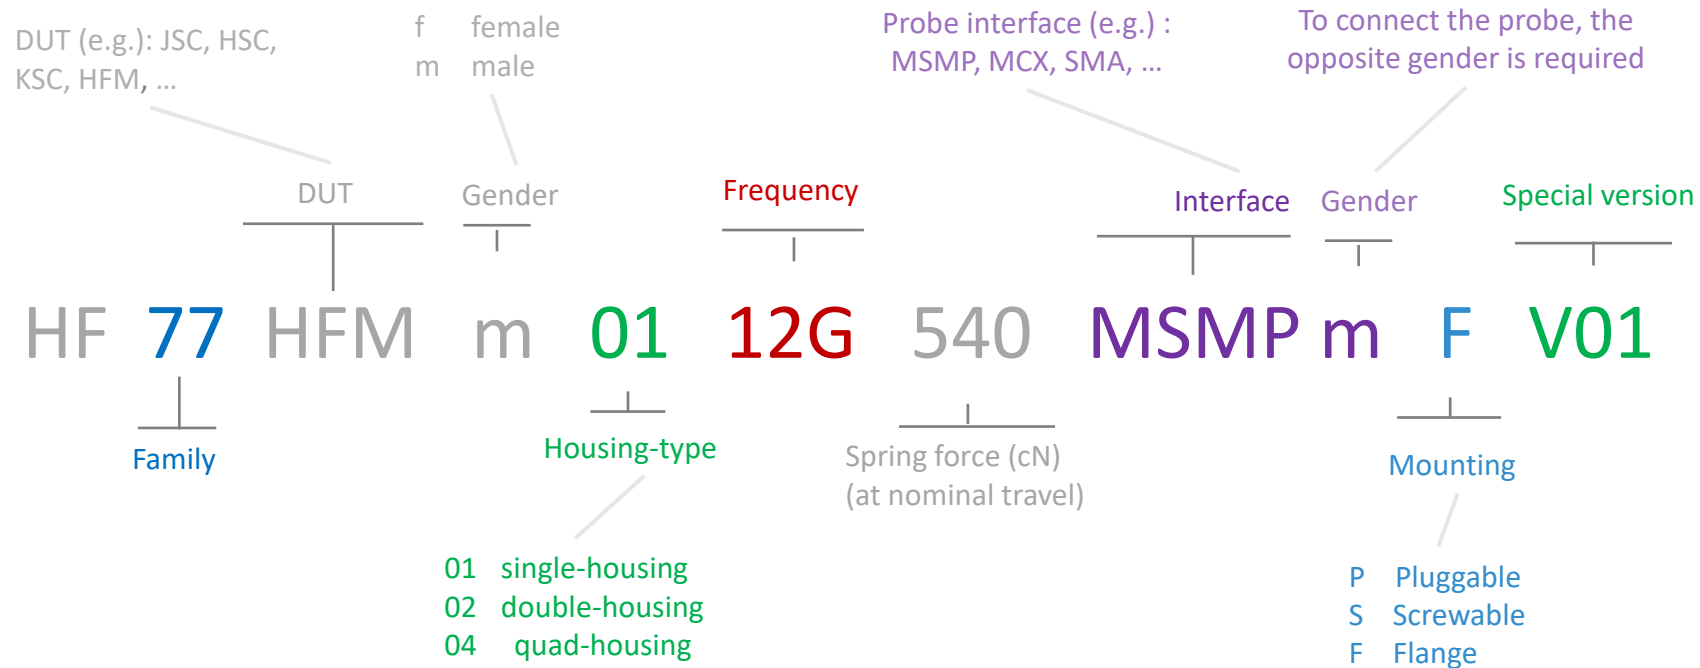

HF – Radio Frequency Probes